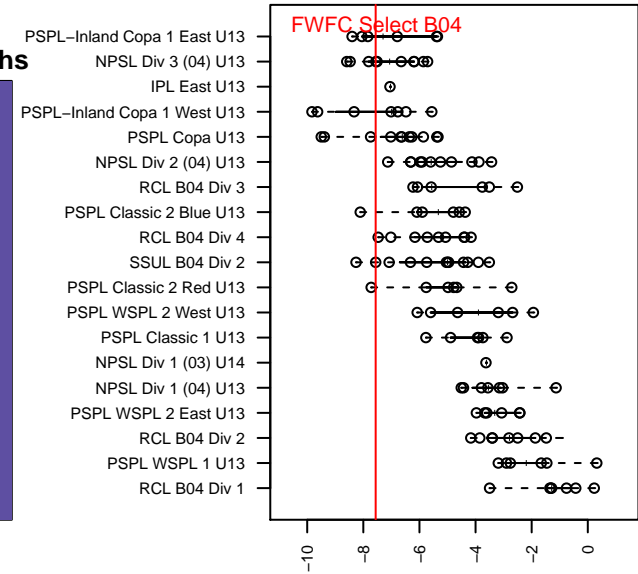

**attack and defense rating
relative to others at age
and all opponents in last 13 months**