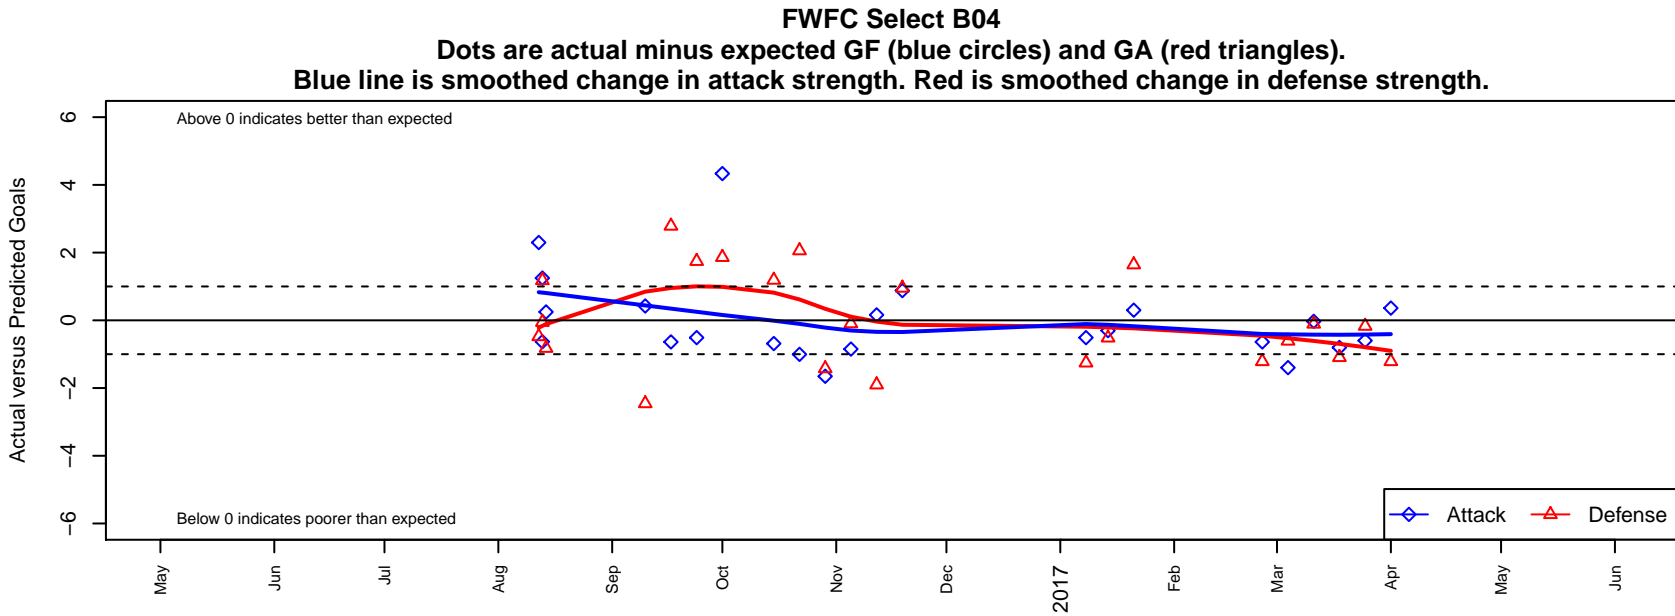

FWFC Select B04

Federal Way FC
 Federal Way, WA
 B04 total strength=535
 attack=0.41 defense=0.39
 fall league = SSUL B04 Div 2
 spr league = Spr NPSL (04) Div 2 U13

alt names used:
 FWFC B04 Select
 FWFC B04 Select
 FWFC B04 Select

Venues played:
 2016 Blast Off B2003-04 C
 2016 SSUL B04 Division 2
 2016 Founders Cup B04 Div A
 2016 Spr NPSL (04) Division 2 U13

**attack and defense variance (black dot)
relative to other teams
and top 10 in region**